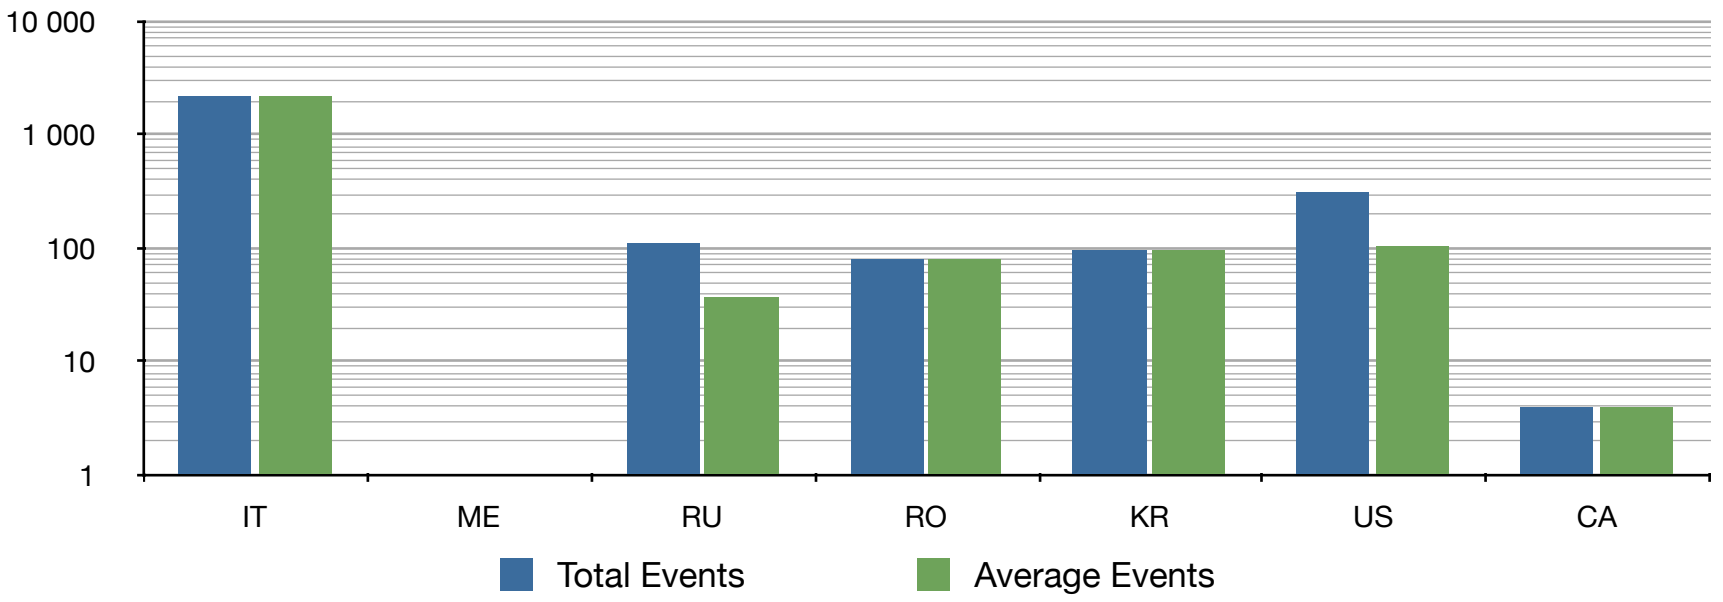

Interfree.it Botnet Total & Average Events