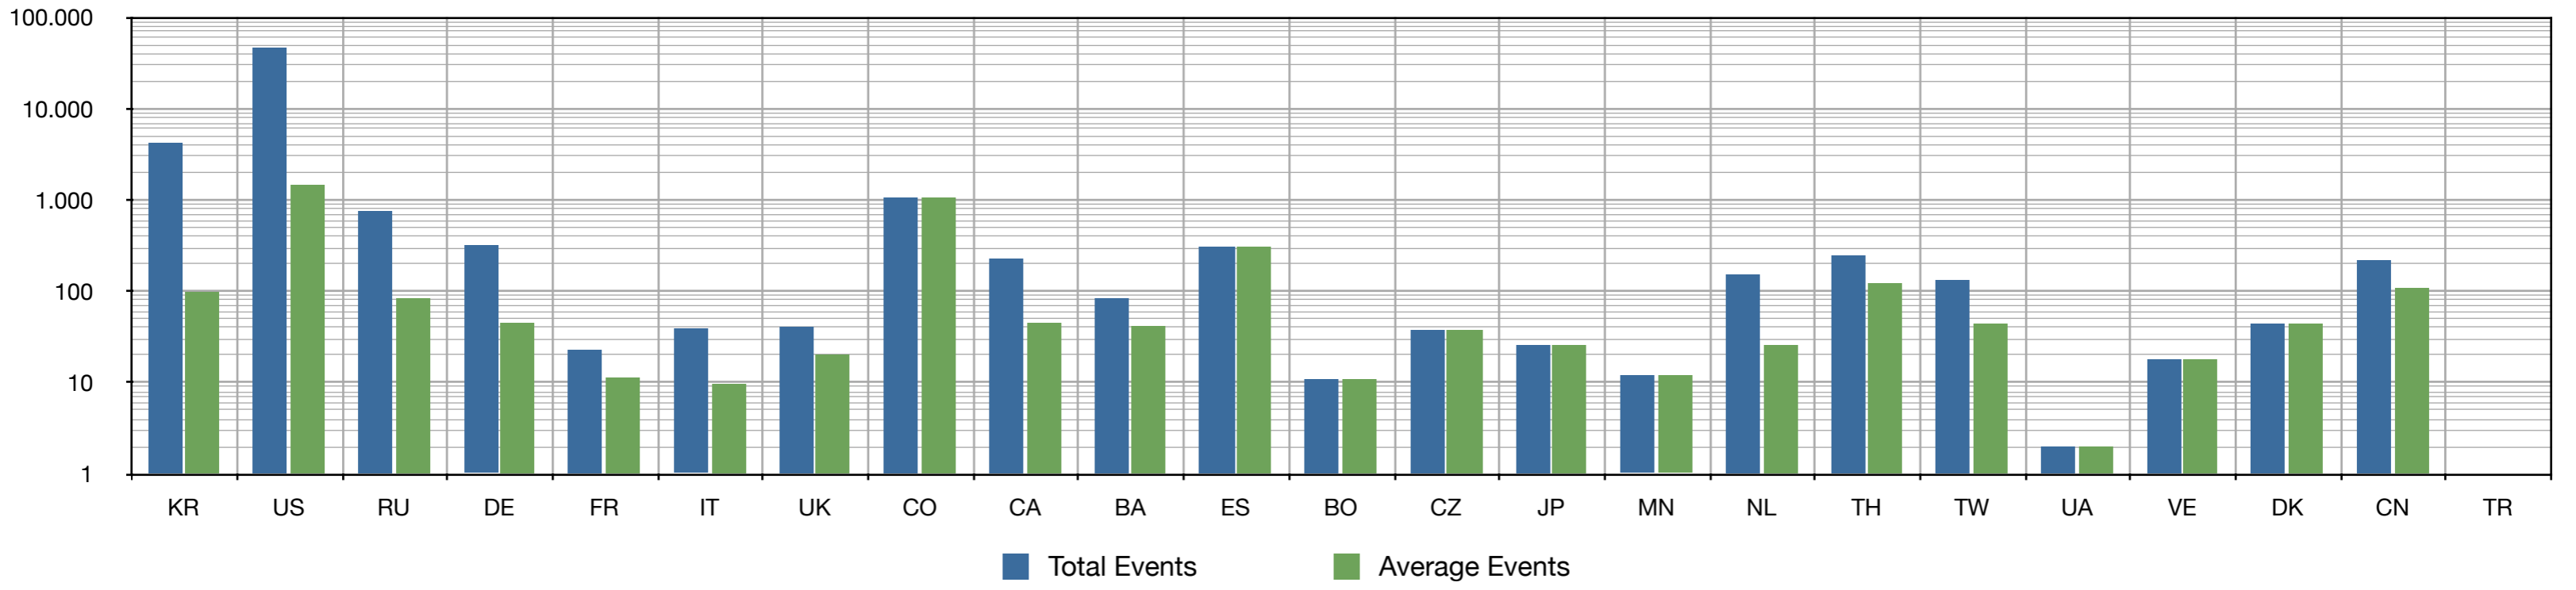

FileAve.com Botnet Total & Average Events