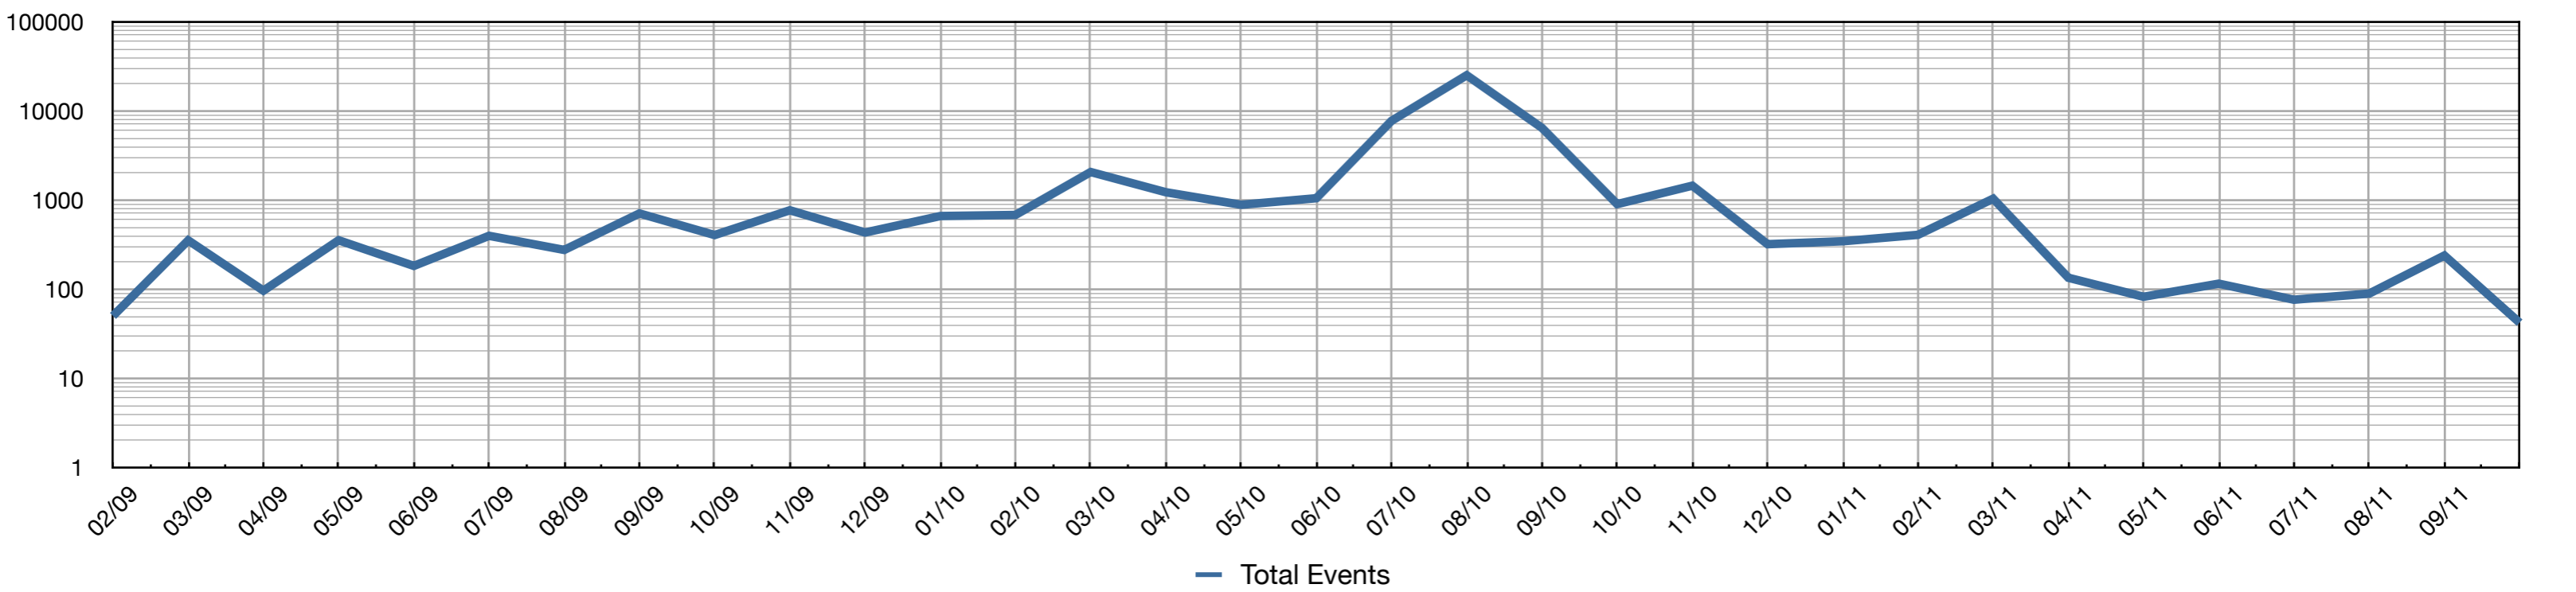

FileAve.com Monthly Events