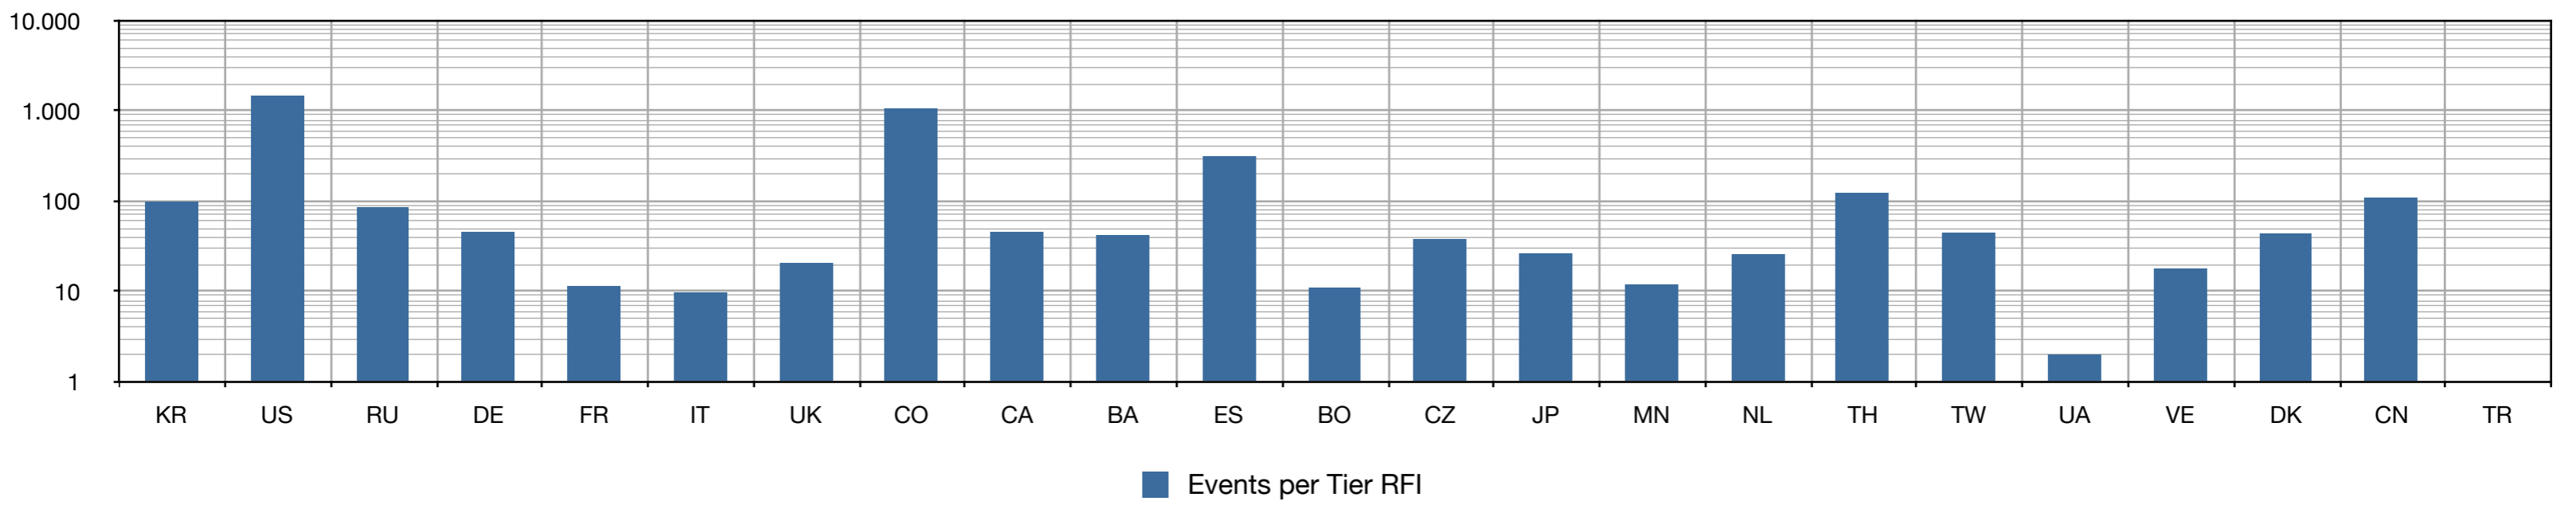

FileAve.com Botnet Events per Tier RFI