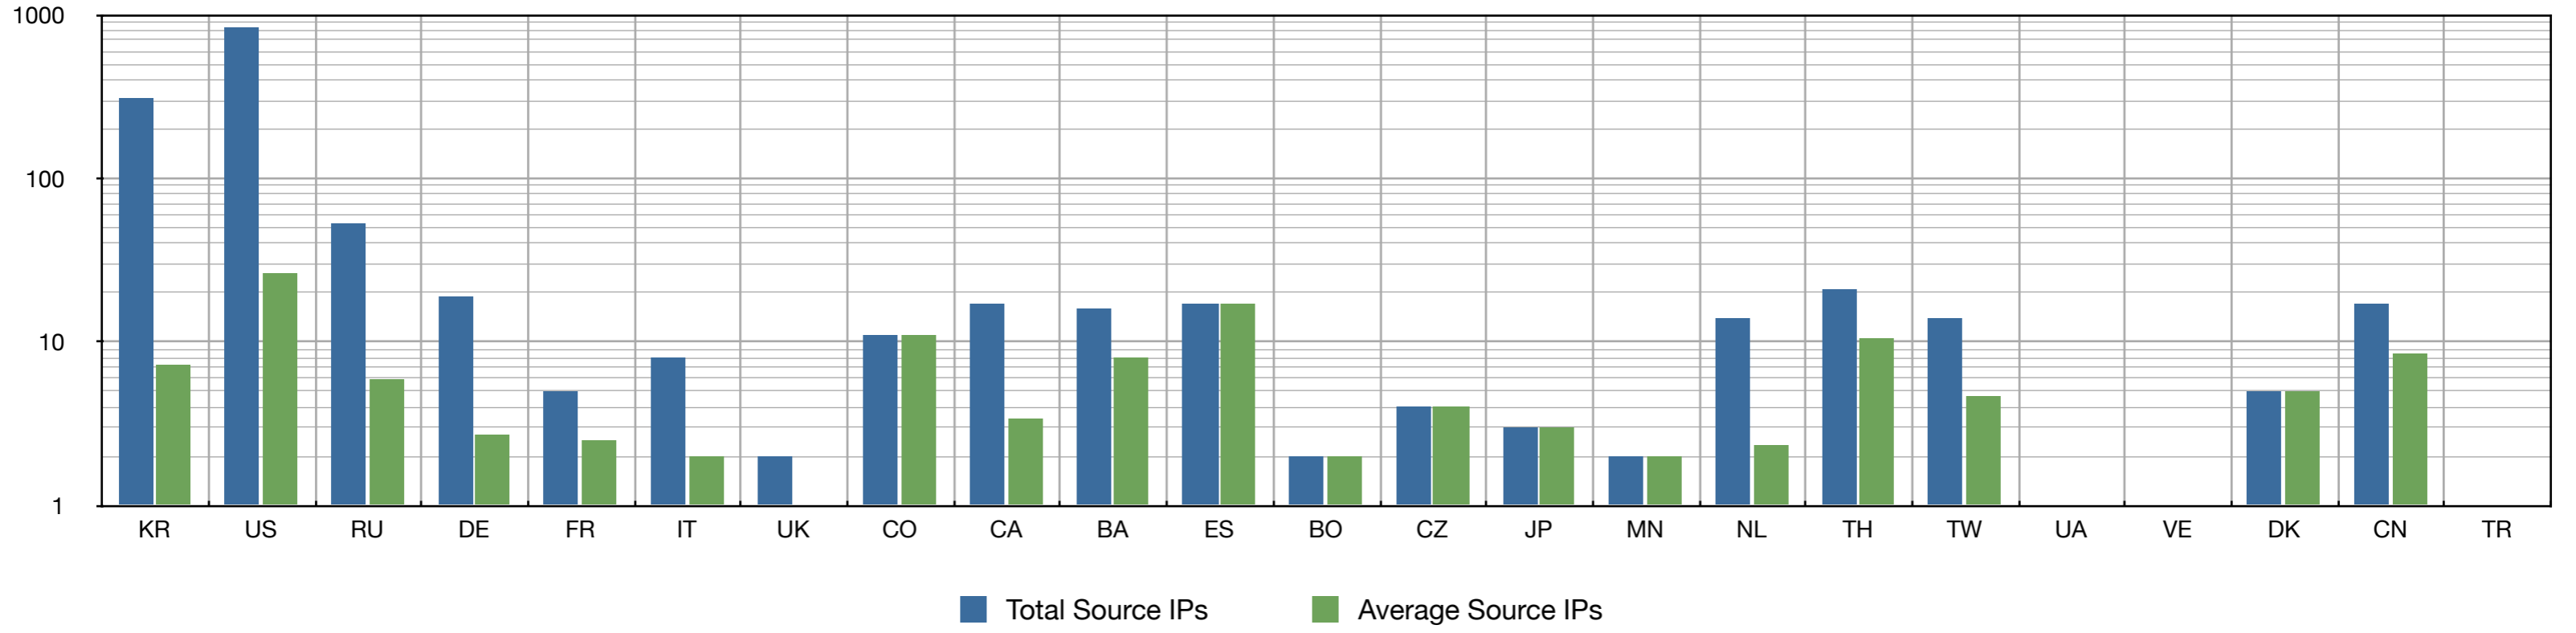

FileAve.com Botnet Total & Average Source IPs